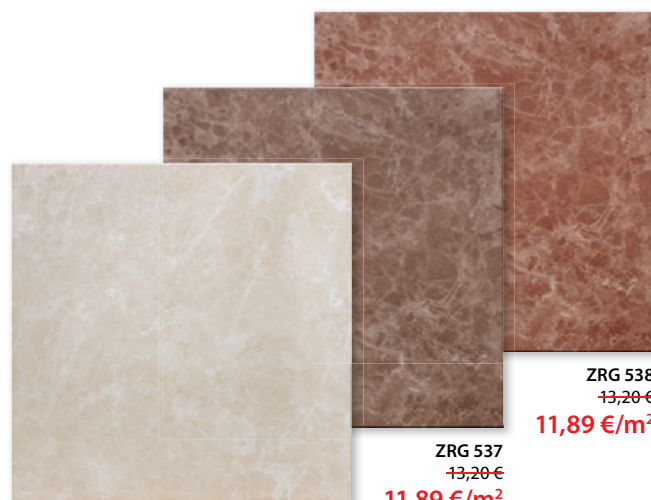

TOLEDO ZRG 536
45 x 45 cm

~~13,20 €~~
11,89 €/m²

ZRG 537
~~13,20 €~~
11,89 €/m²

ZRG 538
~~13,20 €~~
11,89 €/m²