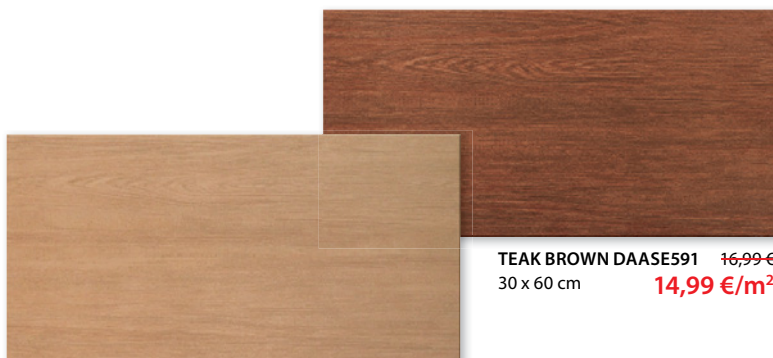

TEAK ORANGE DAASE590 ~~16,99 €~~
30 x 60 cm **14,99 €/m²**

TEAK BROWN DAASE591 ~~16,99 €~~
30 x 60 cm **14,99 €/m²**